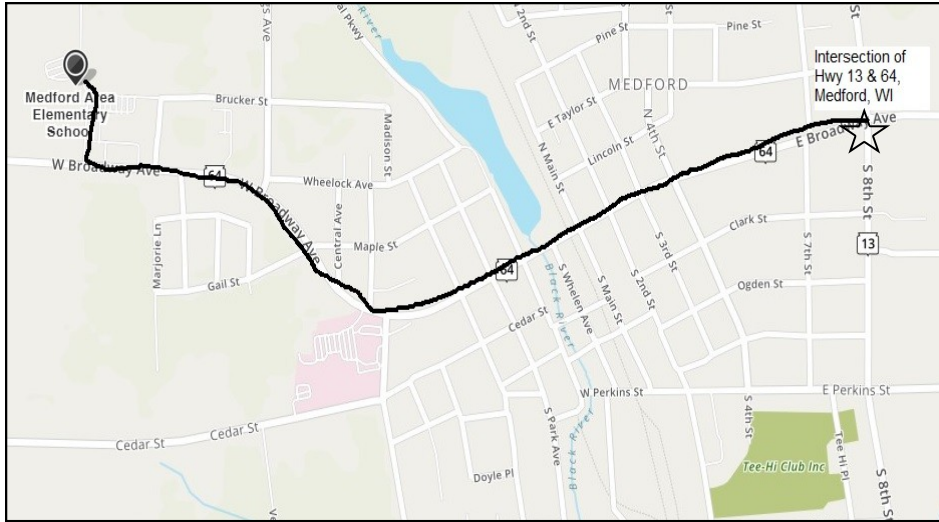

Immanuel Lutheran Church is proud to host
40th ANNUAL WELS HANDBELL FESTIVAL

Northeast Regional Sacred Concert

Lift High The Cross

April 7, 2019 - 2:00 PM

Event is held at

Medford Area Elementary School

1065 W Broadway, Medford, WI 54451

☆ From the intersection of highways 13 and 64, travel west on highway 64.

📍 Travel approximately 2.5 miles. Medford Area Senior High school will be on the north side of highway 64. Use this drive and continue to the building north of the high school.

The address is 1065 W. Broadway, Medford, WI.

Immanuel Lutheran Church's handbell choir hosts this event. For more information, please call 715-748-2921 or 715-550-2822 or email-car4school@gmail.com.

☆ From the intersection of highways 13 and 64, travel west on highway 64.

📍 Travel approximately 2.5 miles. Medford Area Senior High school will be on the north side of highway 64. Use this drive and continue to the building north of the high school.

The address is 1065 W. Broadway, Medford, WI.