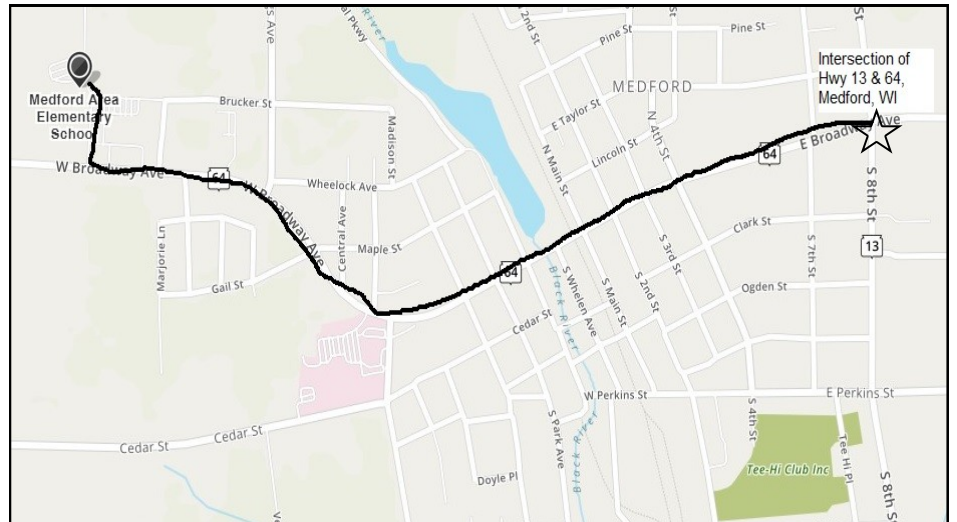

Immanuel Lutheran Church is proud to host
40th ANNUAL WELS HANDBELL FESTIVAL

Northeast Regional Sacred Concert

Lift High The Cross

April 7, 2019 - 2:00 PM

Event is held at

Medford Area Elementary School

1065 W Broadway, Medford, WI 54451

☆ From the intersection of highways 13 and 64, travel west on highway 64.

📍 Travel approximately 2.5 miles. Medford Area Senior High school will be on the north side of highway 64. Use this drive and continue to the building north of the high school.

The address is 1065 W. Broadway, Medford, WI.

Immanuel Lutheran Church's handbell choir hosts this event. For more information, please call 715-748-2921 or 715-550-2822 or email-car4school@gmail.com.

☆ From the intersection of highways 13 and 64, travel west on highway 64.

📍 Travel approximately 2.5 miles. Medford Area Senior High school will be on the north side of highway 64. Use this drive and continue to the building north of the high school.

The address is 1065 W. Broadway, Medford, WI.