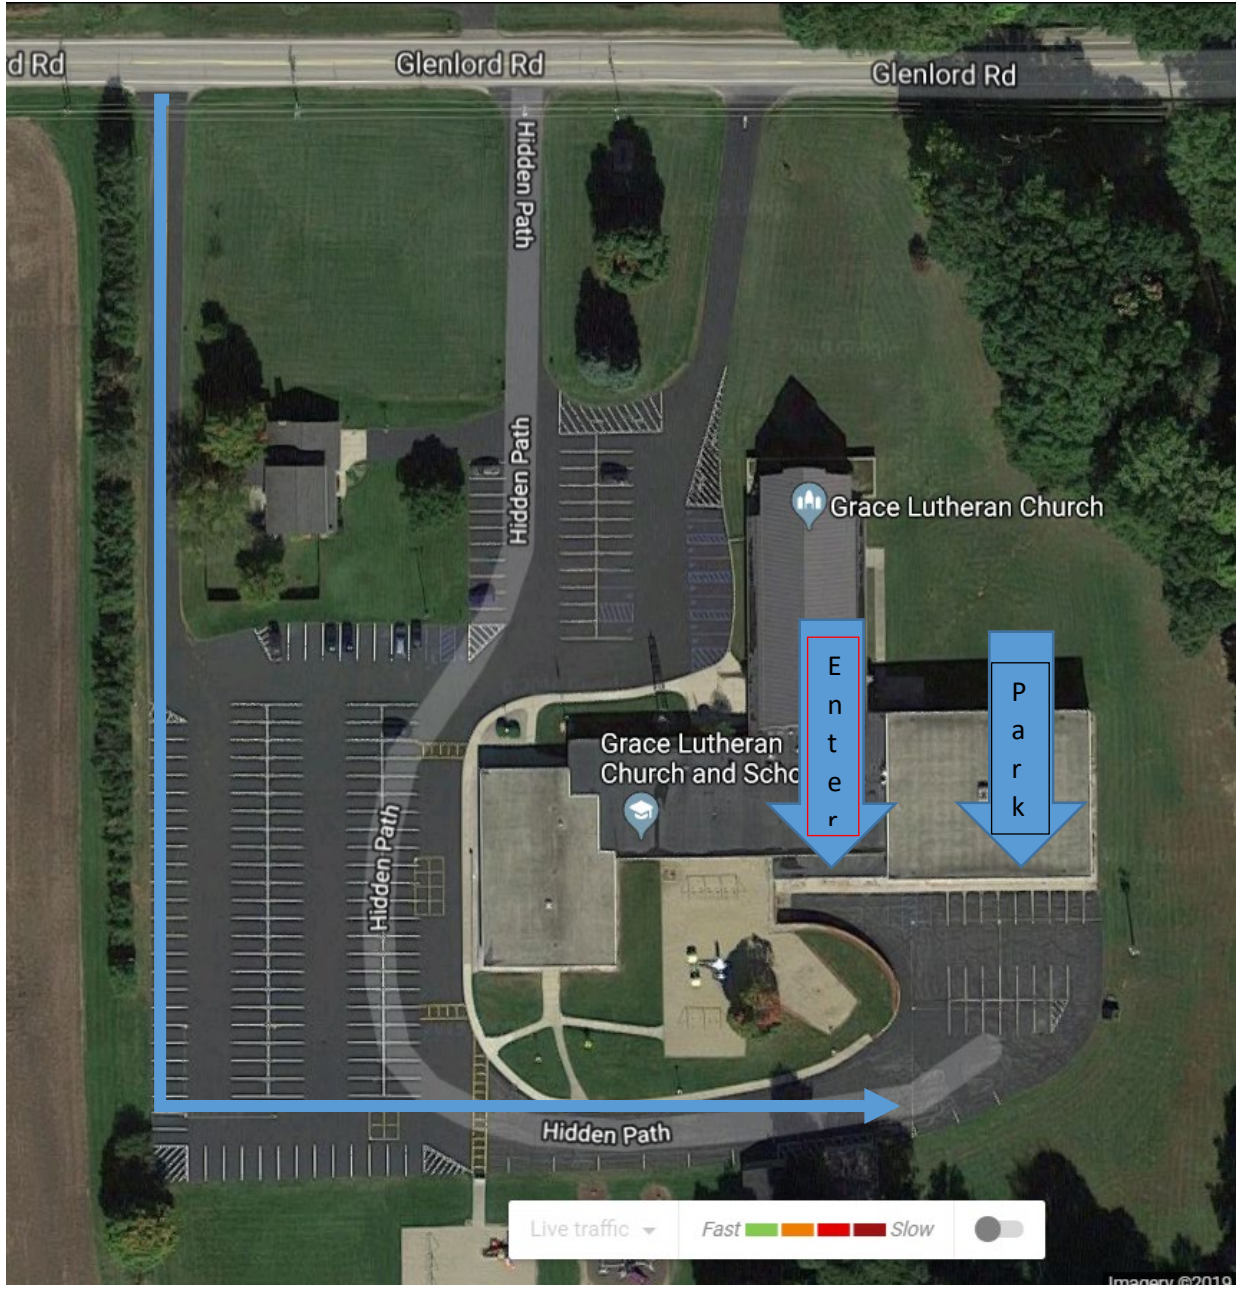

d Rd

Glenlord Rd

Glenlord Rd

Hidden Path

Hidden Path

Hidden Path

Hidden Path

Grace Lutheran Church

Grace Lutheran Church and School

Enter

Park

Live traffic

Fast Slow

Imagery ©2019