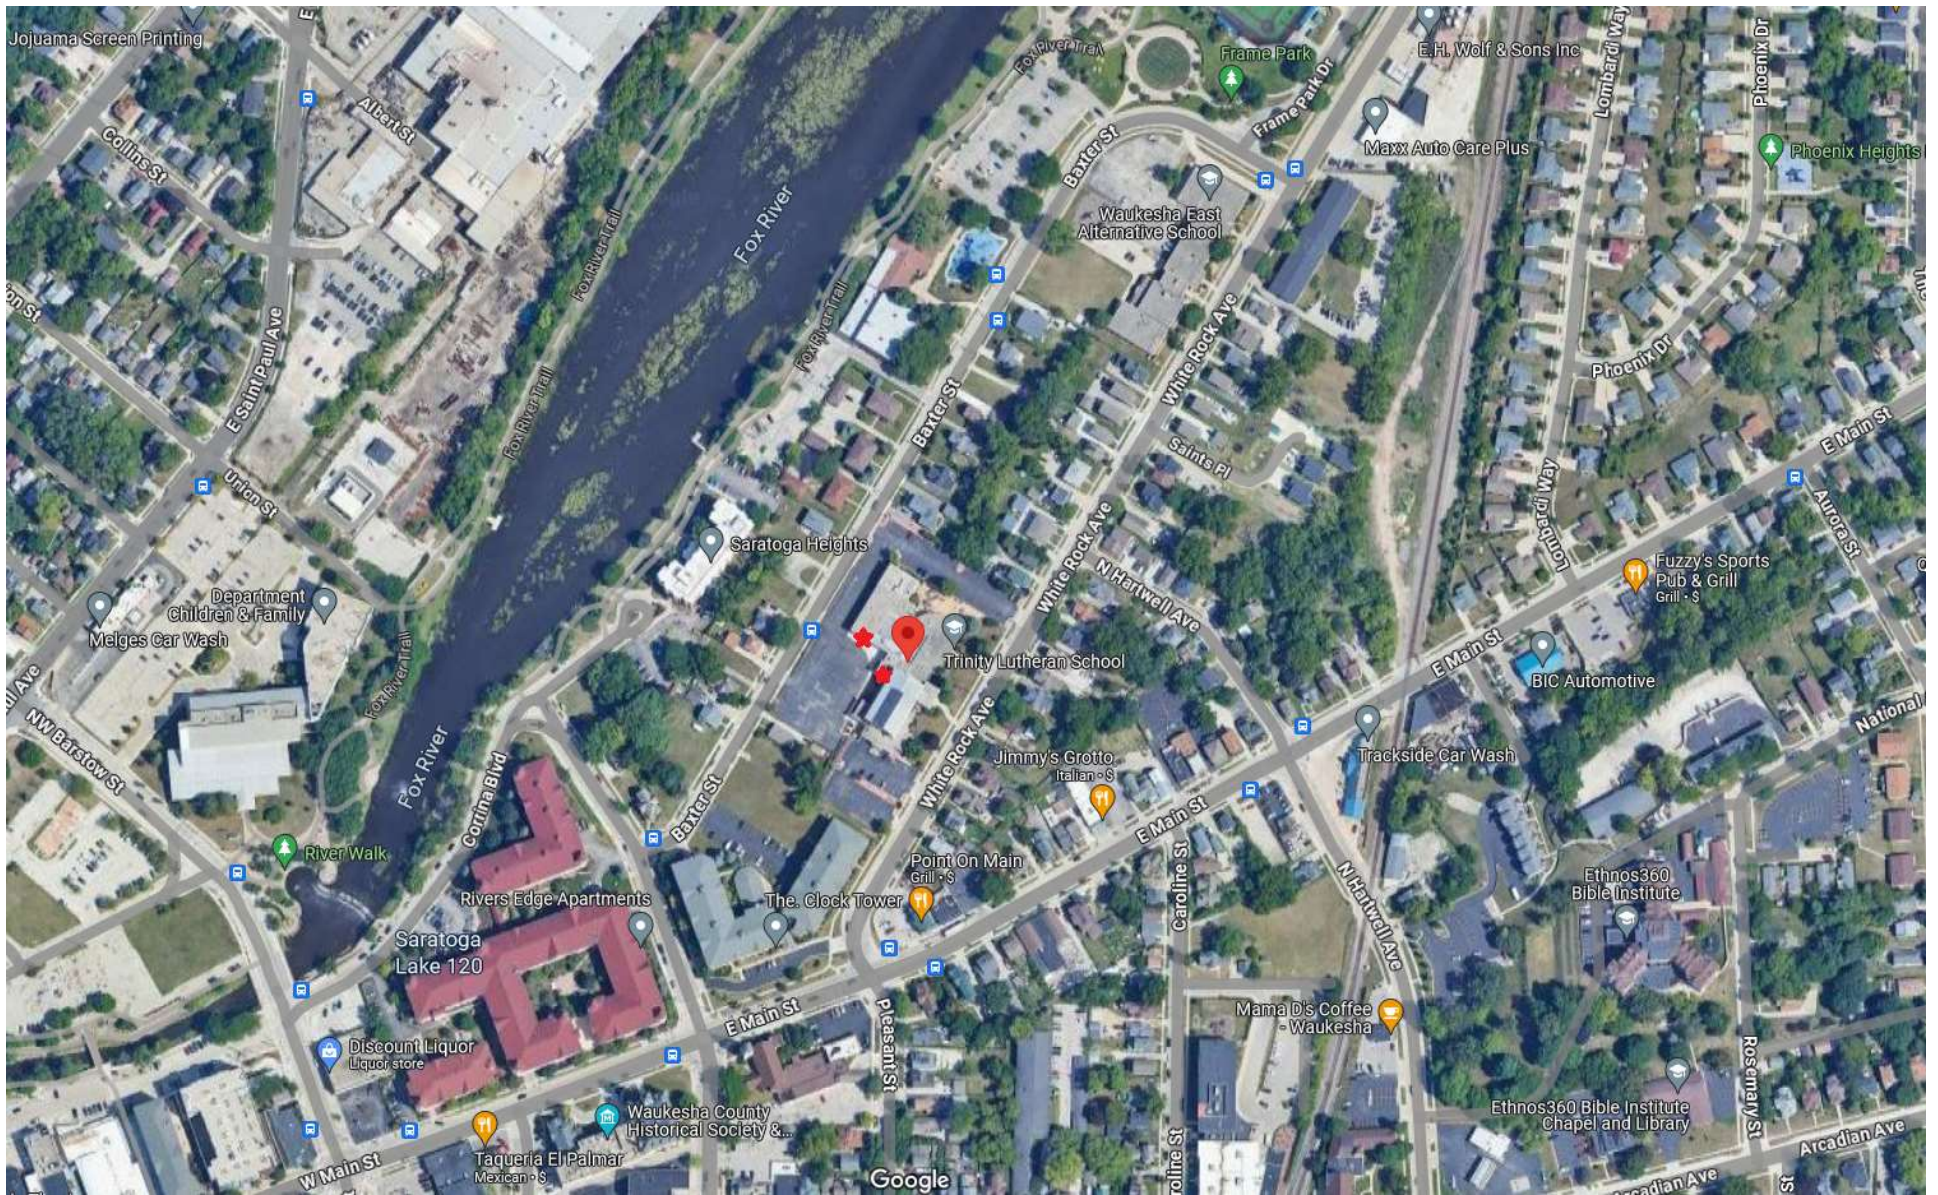

Directions to Trinity, Waukesha 1052 White Rock Ave

**The gym is on the lower level, off of Baxter St.
After unloading, please park in the lower lot or in one of the side lots.**

From Burlington

Take Hwy 164 North to Waukesha.
As you enter Waukesha, Hwy 164 will become East Avenue and then Buckley St.
Turn right onto Baxter St.
Trinity will be on your right.

From Mukwonago

Take Hwy 83 North.

Turn right onto Hwy X (Saylesville Rd).

Turn right onto Hwy 59 (Genesee Rd). This will turn into E St Paul Ave.

Turn right onto Barstow St.

Turn left onto Corrina Blvd.

Turn right onto Buckley St.

From West Bend

Take Hwy 45 South.

Turn right onto Lannon Rd.

Turn right onto County Line Rd.

Turn left onto Waukesha V (Town Line Rd).

Turn right onto Good Hope Rd.

Turn left onto Waukesha Ave.

Turn left onto E Moreland Blvd.

Turn right onto White Rock Ave.

Turn right onto Baxter St.

Trinity will be on your left.

The stars mark the two entrances.

- If your choir is closer to the banners, use the left entrance.
- If your choir is closer to the bleachers, use the right entrance.
- The registration table will be at the right entrance.