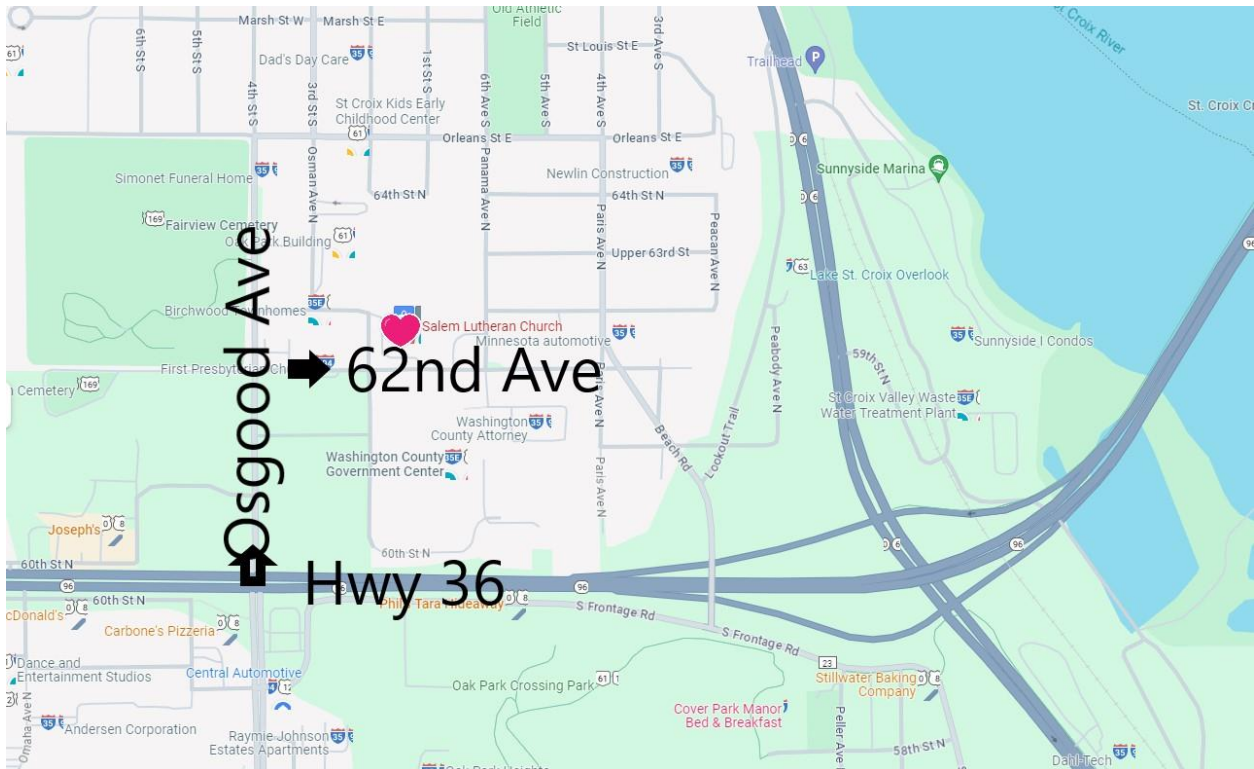

WELS Bells Handbell Festival

Directions to Salem Ev. Lutheran, Stillwater

14940 62nd St N

Stillwater, MN 55082

651-439-7831

Directions [from the northwest](#), on 94:

- Follow I-94, traveling East, to Brookly Center
- Stay left at the fork to continue on I-694 E and travel 12.9 miles
- Keep right at the fork to stay on I-694 E and travel 5.3 miles
- Take exit 52 B to merge onto MN-36 E toward Stillwater and travel 7.9 miles
- Use the 2nd -from-the-left lane to turn left onto Osgood Ave (County Hwy 24/ 4th St S)
Walgreens is on the corner of this intersection
- Travel .2 miles
- At the stoplight, turn Right onto 62nd St N
- Travel .2 miles - Salem is on your left

Directions [from the southwest](#), on 169 & 494:

- Follow US-169 N to I-494
- Take the exit onto I-494/MN-5 E and follow 8.7 miles
- Keep left at the fork to continue on I-494 E and travel 16.3 miles
- Continue onto I-694N and travel 5.4 miles
- Take exit 52 B to merge onto MN -36 E toward Stillwater and travel 7.9 miles
- Use the 2nd -from-the-left lane to turn left onto Osgood Ave (County Hwy 24/ 4th St S)
Walgreens is on the corner of this intersection
- Travel .2 miles
- At the stoplight, turn Right onto 62nd St N
- Travel .2 miles - Salem is on your left

Directions [from the south](#), on Hwy 52

- Follow Hwy 52 N to I-494 E and travel 8.2 miles
- Continue onto I-694 N and travel 5.4 miles
- Take exit 52 B to merge onto MN -36 E toward Stillwater and travel 7.9 miles
- Use the 2nd -from-the-left lane to turn left onto Osgood Ave (County Hwy 24/ 4th St S)
Walgreens is on the corner of this intersection
- Travel .2 miles
- At the stoplight, turn Right onto 62nd St N
- Travel .2 miles - Salem is on your left